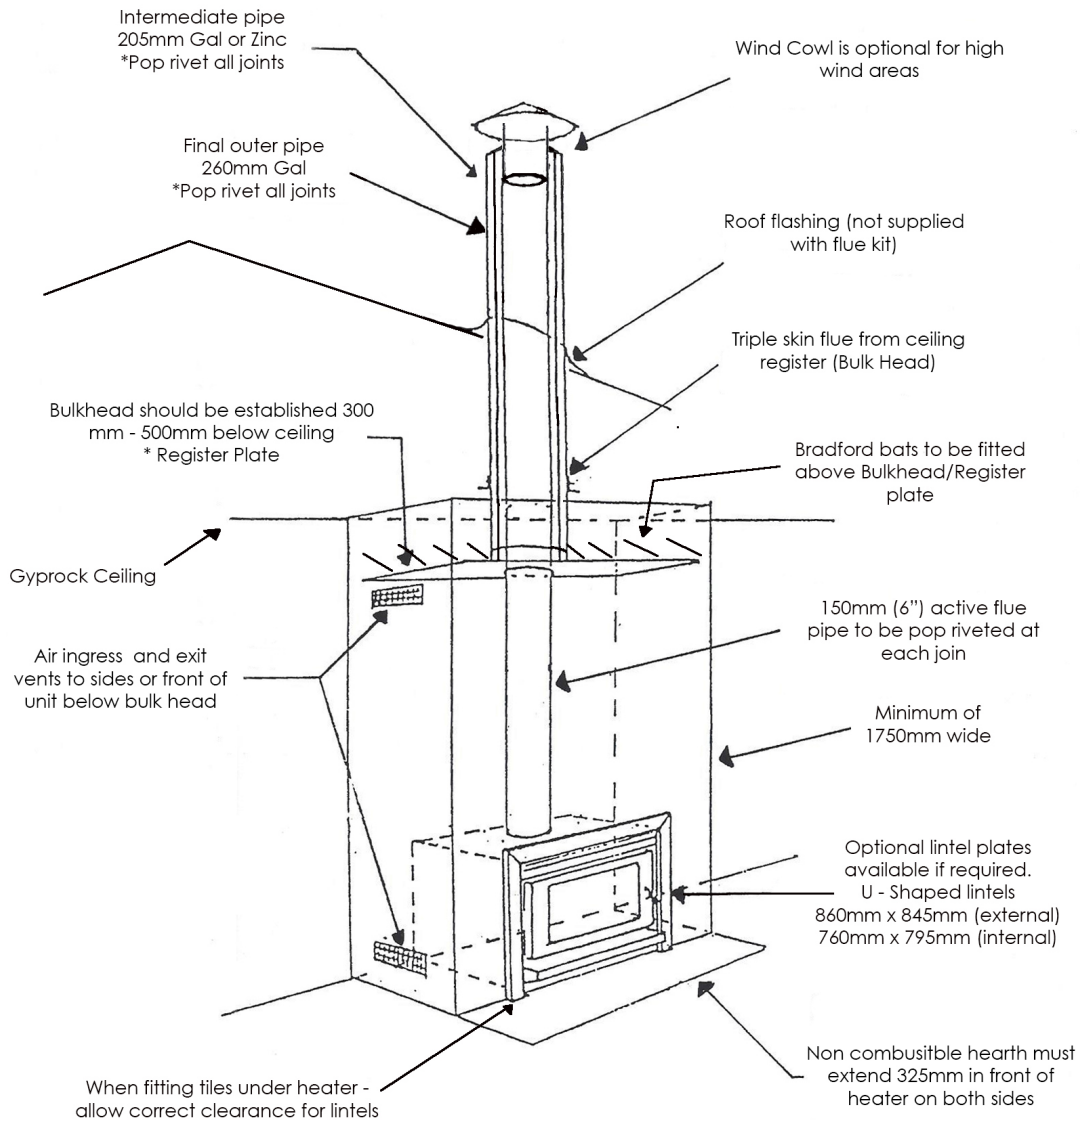

Vogue Majestic Installation Guidelines

heater must be enclosed (as shown) in a non combustible enclosure made of brick, hebel block C - Chanel steel w/ CFS Sheeting

Please note: The Appliance and Flue must be installed in accordance with AS/NZS 2918:2001 and the appropriate requirements of any local building regulatory authority.